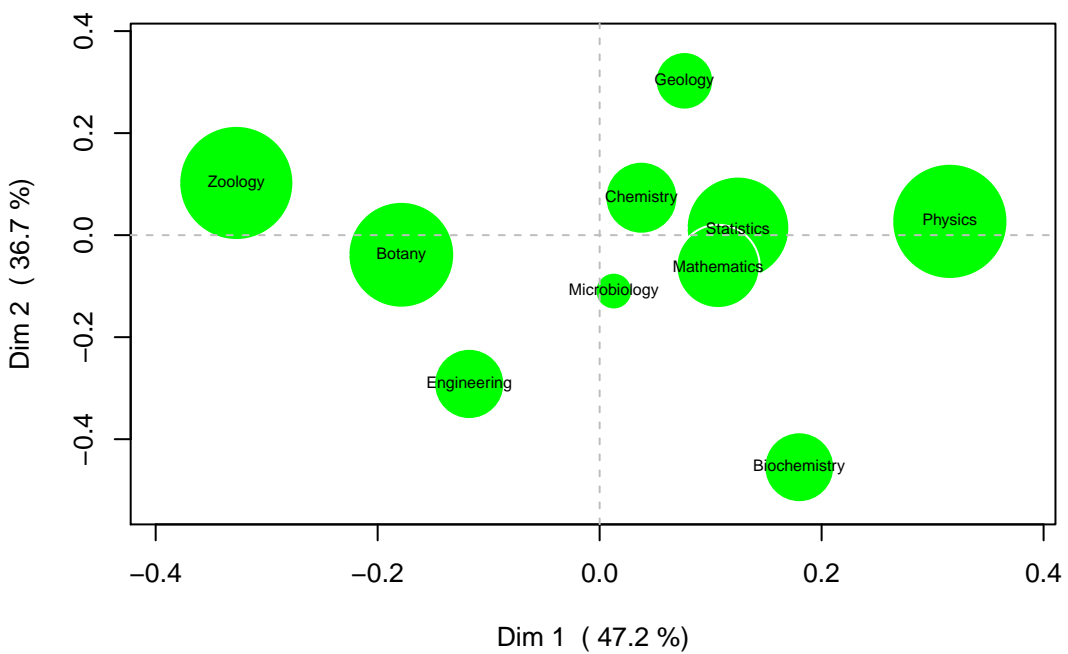

CA cols scatterplot: points proportional to the contrib. to Dim 1

CA cols scatterplot: points proportional to the contrib. to Dim 2

CA rows scatterplot: points proportional to the correl. with Dim 1

CA rows scatterplot: points proportional to the correl. with Dim 2